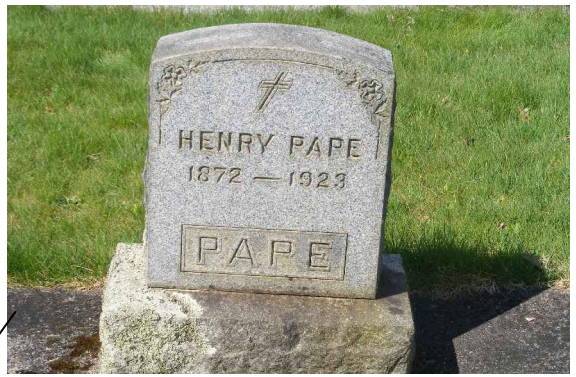

Row 4
Grave 54
Cemetery of Holy Angels
St. Boniface, Sublimity Oregon

-Photos taken 2009-

North ▲

Pape, Henry (1872-1923)

Marker 45
Grave 55